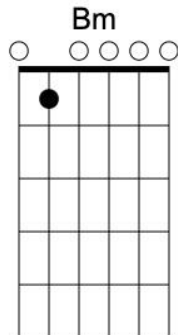

trying to get home (when you're under the influence)

by Samantha McKaige

Tuning: DADF#AD

No capo

Intro:

D		-	0	-	-	-	-	0	-	-	-	-	0
A		-	0	-	-	-	-	0	-	-	-	-	0
F#		-	0	-	-	-	-	0	-	-	-	-	0
D		-	0	-	-	0	-	0	-	-	0	-	0
A		-	0	0	2	-	2	0	0	2	-	2	0
D		-	0	-	-	-	-	0	-	-	-	-	0

Verse one:

D		Bm
I	thought about you in the midst of the whirlpool	
		Dmaj7
	You're good at keeping your cool	
		D
	You know that I'm not	
D		Bm
Tonight	I washed whiskey down with a shiver	
		Dmaj7
	Your hands as the usual chaser	
		D
	Were absent and locked in a box	