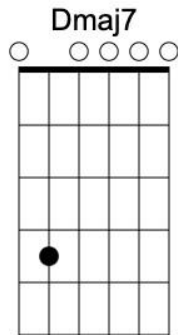

trying to get home (when you're under the influence)

by Samantha McKaige

Tuning: DADF#AD

No capo

Intro:

D		-	0	-	-	-	-	0	-	-	-	-	0
A		-	0	-	-	-	-	0	-	-	-	-	0
F#		-	0	-	-	-	-	0	-	-	-	-	0
D		-	0	-	-	0	-	0	-	-	0	-	0
A		-	0	0	2	-	2	0	0	2	-	2	0
D		-	0	-	-	-	-	0	-	-	-	-	0

Verse one:

D		Bm
I	thought about you in the midst of the whirlpool	
		Dmaj7
	You're good at keeping your cool	
		D
	You know that I'm not	
D		Bm
Tonight	I washed whiskey down with a shiver	
		Dmaj7
	Your hands as the usual chaser	
		D
	Were absent and locked in a box	